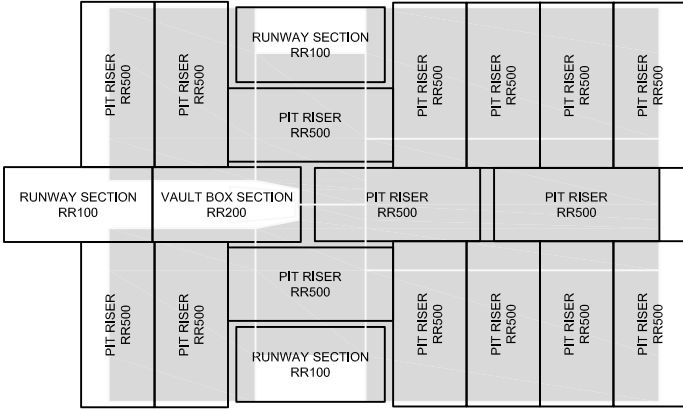

# RR500 - RAISED RUNWAY, PIT RISERS SPECIFICATION

66711  
RR500 x16

The Pit Riser is a part of the Raised Runway product line, and is used to elevate the pole vault pit to the same height as the runway.

Made of closed cell foam.

See diagrams for suggested quantities and layouts for each model pole vault pit.

66511  
RR500 x14

65611  
RR500 x12

66311  
RR500 x12

65411 & 653  
RR500 x10