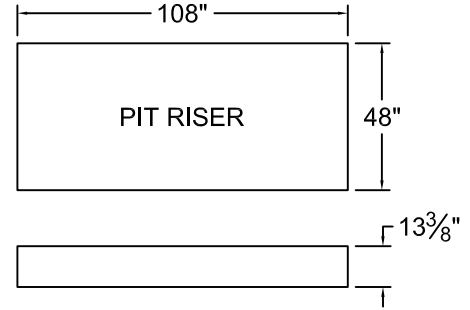

# RR500 - RAISED RUNWAY, PIT RISERS SPECIFICATION

66711  
RR500 x16

The Pit Riser is a part of the Raised Runway product line, and is used to elevate the pole vault pit to the same height as the runway.

Made of closed cell foam.

See diagrams for suggested quantities and layouts for each model pole vault pit.

66511  
RR500 x14

65611  
RR500 x12

66311  
RR500 x12

65411 & 653  
RR500 x10