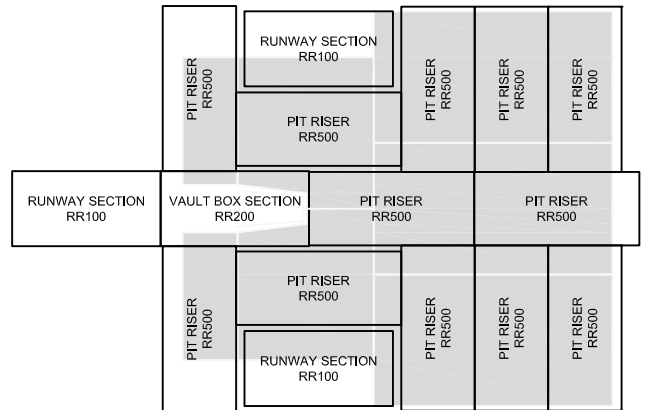

# RR500 - RAISED RUNWAY, PIT RISERS SPECIFICATION

66711  
RR500 x16

The Pit Riser is a part of the Raised Runway product line, and is used to elevate the pole vault pit to the same height as the runway.

Made of closed cell foam.

See diagrams for suggested quantities and layouts for each model pole vault pit.

66511  
RR500 x14

65611  
RR500 x12

66311  
RR500 x12

65411 & 653  
RR500 x10