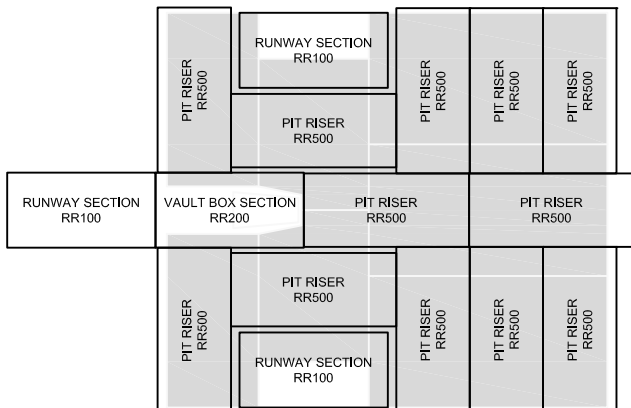

# RR500 - RAISED RUNWAY, PIT RISERS SPECIFICATION

66711  
RR500 x16

The Pit Riser is a part of the Raised Runway product line, and is used to elevate the pole vault pit to the same height as the runway.

Made of closed cell foam.

See diagrams for suggested quantities and layouts for each model pole vault pit.

66511  
RR500 x14

65611  
RR500 x12

66311  
RR500 x12

65411 & 653  
RR500 x10