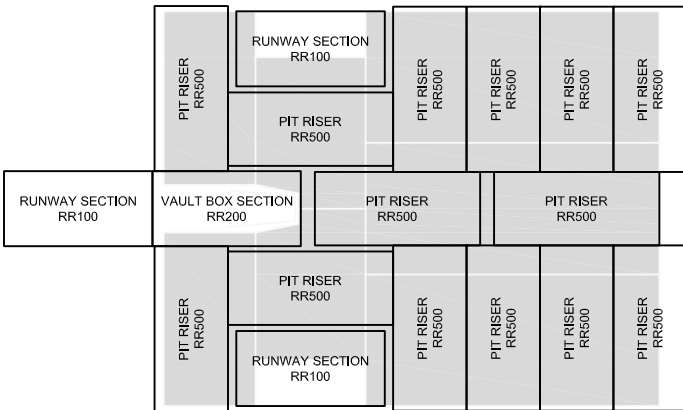

# RR500 - RAISED RUNWAY, PIT RISERS SPECIFICATION

66711  
RR500 x16

The Pit Riser is a part of the Raised Runway product line, and is used to elevate the pole vault pit to the same height as the runway.

Made of closed cell foam.

See diagrams for suggested quantities and layouts for each model pole vault pit.

66511  
RR500 x14

65611  
RR500 x12

66311  
RR500 x12

65411 & 653  
RR500 x10