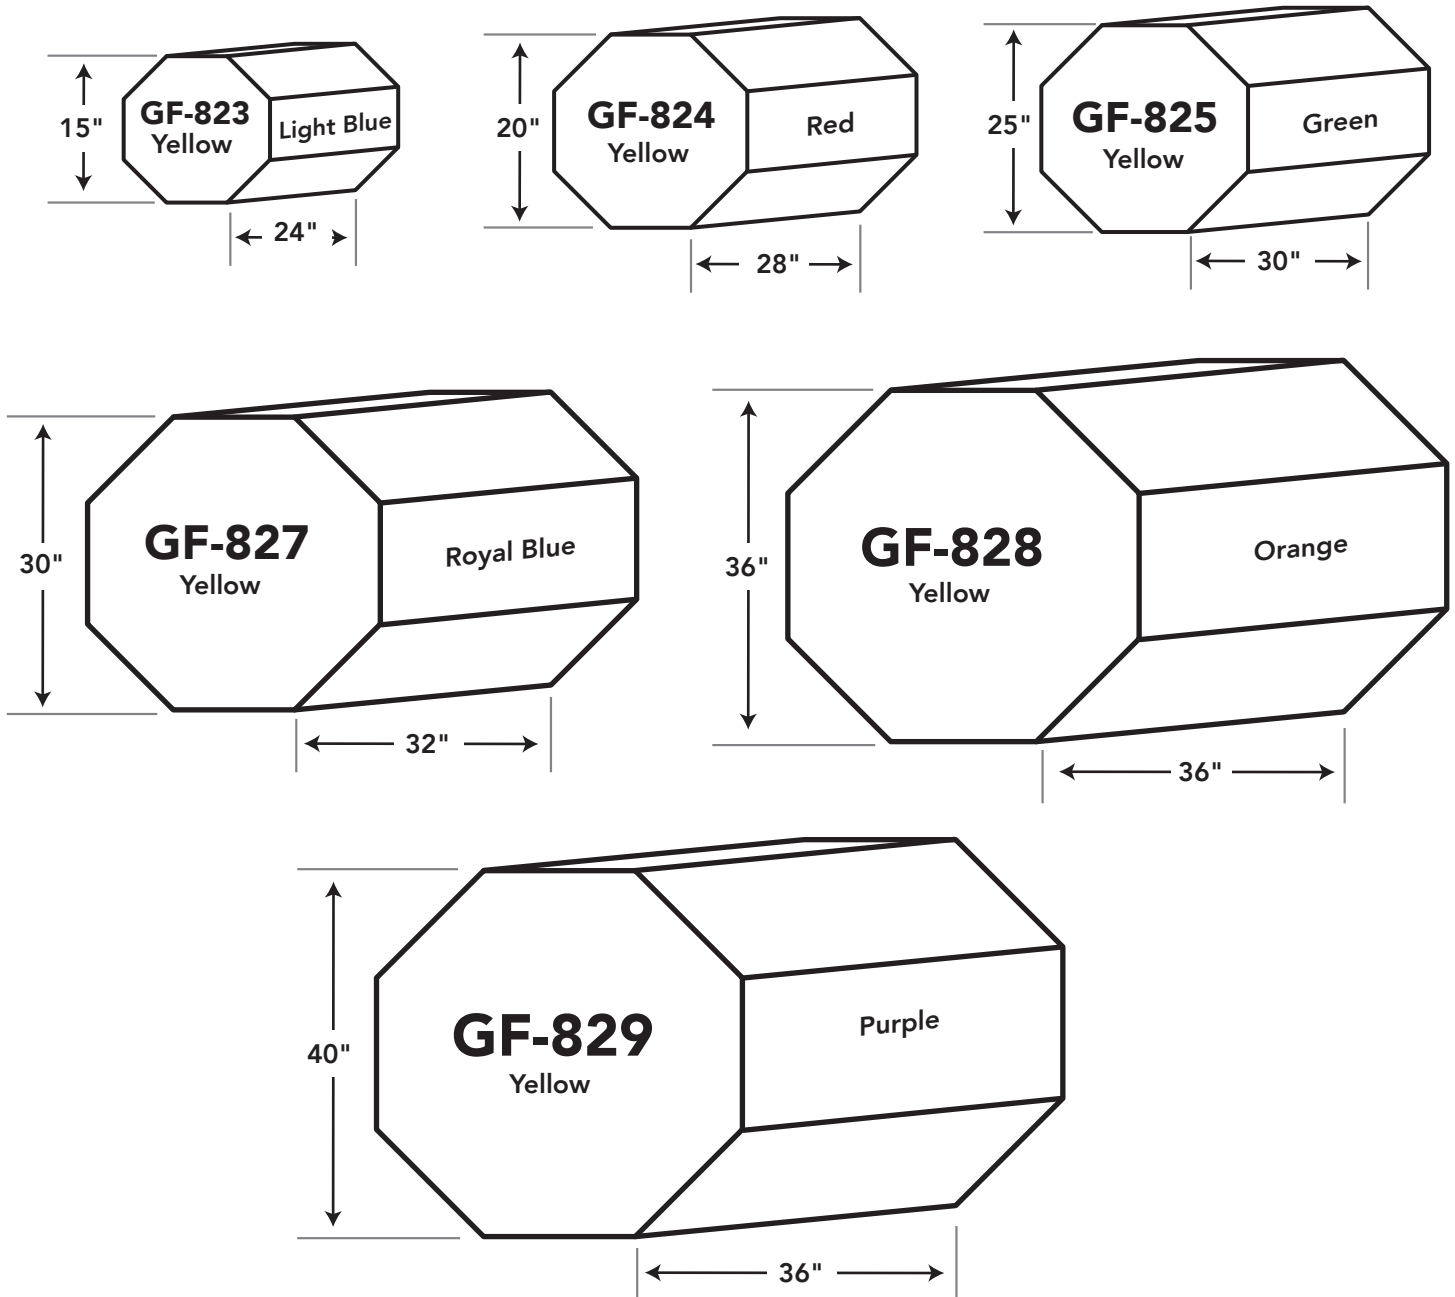

Octagon Standard Sizes & Colors

⚠ IMPORTANT CONSUMER PRODUCT HAZARD WARNING — PLEASE READ!

A possibility of serious injury, including paralysis or death, is inherent in any activity involving motion or height. Equipment with which this notice is included is intended for use only by properly trained, qualified persons under supervised conditions. Use without proper supervision is dangerous and should not be undertaken or permitted. Know your limitations as well as the limitations of your equipment. Consult a qualified instructor before attempting any new activity or skill. This equipment must be used with proper mats, spotting equipment and qualified spotters for each activity or skill. Use this equipment only for its intended purpose. Do not modify equipment in any way. Inspect each component for damage, loose fittings or signs of wear before each use. Do not use if you have any concern as to the condition of this equipment. Test unit for stability prior to each use. Do not use if you have any concern about the stability, condition or suitability of this equipment. Inspect warning labels and replace when marred or damaged. Before each subsequent use, re-check equipment stability and settings.