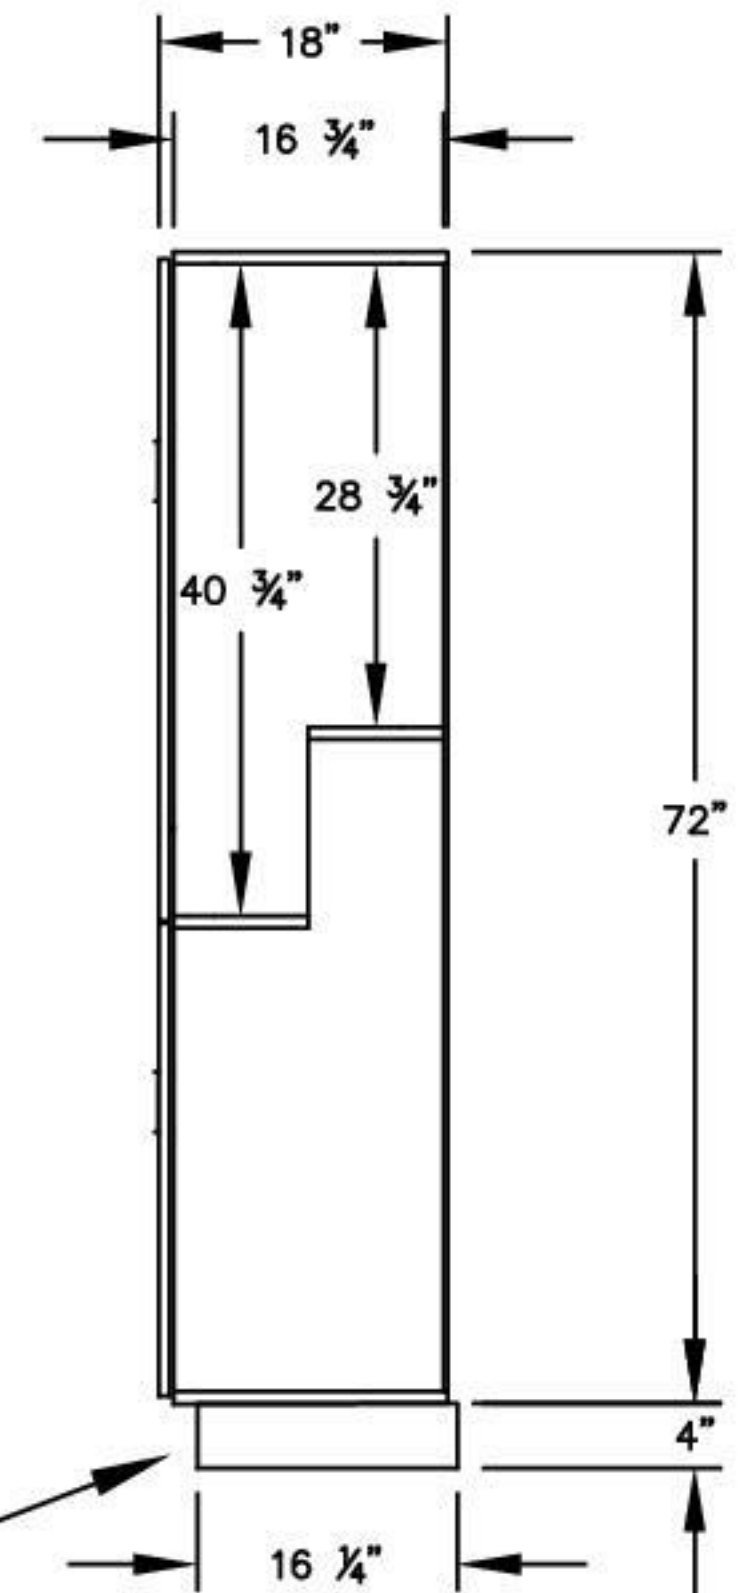

(NOTE: DESIGNER LOCKER SHOWN WITHOUT SIDE PANEL OR SLOPING HOOD. PLEASE ORDER SEPARATELY.)

MODEL #27168
15" WIDE DOUBLE TIER 'S' STYLE
DESIGNER WOOD LOCKER – 1 WIDE

(2) LOCKER COMPARTMENTS
 EACH COMPARTMENT:
 13-3/4" W x 40-3/4" H x 16-3/4" D

(THE DOUBLE TIER 'S' STYLE DESIGNER LOCKER INCREASES EACH COMPARTMENT ON ONE SIDE TO ACCOMMODATE GARMENTS.)

SIDE VIEW

(BASES ARE MADE OF INDUSTRIAL GRADE PARTICLEBOARD AND ARE COVERED IN A DURABLE BLACK LAMINATE. PLEASE SET BASE TO ALLOW 5/8" BETWEEN THE BACK OF THE LOCKER AND THE WALL FOR AIR VENTILATION.)

MODEL #27168

15" WIDE DOUBLE TIER 'S' STYLE
 DESIGNER WOOD LOCKER
 SIX FEET HIGH (ADD 4" FOR BASE)

AVAILABLE FINISHES: GRAY, BLUE, BLACK,
 MAPLE, CHERRY OR MAHOGANY