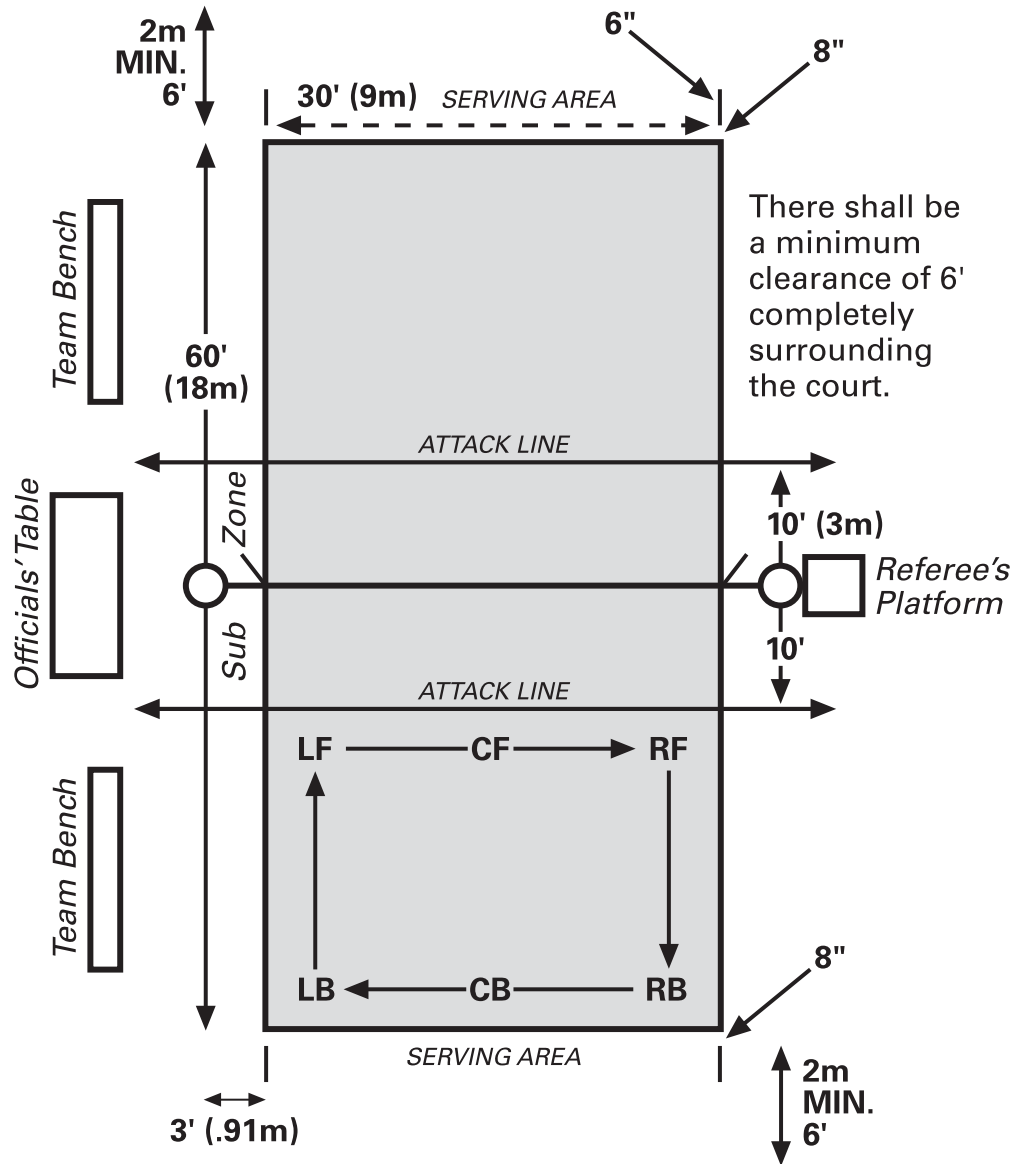

VOLLEYBALL COURT DIAGRAM

Note: All lines on the court are 2 inches wide. It is recommended that the court should be clear of obstructions and at least 23 feet (7 meters) high.