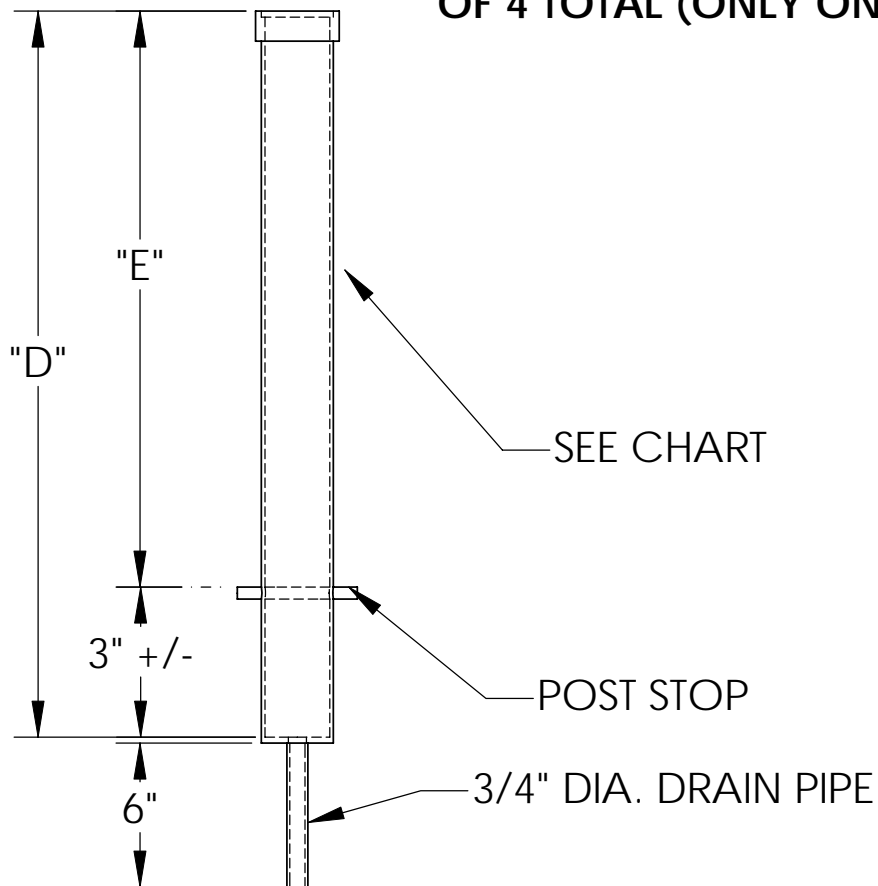

COMPRESSION
CAP w/ 3/8" DIA. BOLT
BOLT NOT SHOWN

NOTE: SLEEVE COMES IN A SET
OF 4 TOTAL (ONLY ONE IS SHOWN)

MODEL NO.	POST SIZE (O.D)	SLEEVE SIZE (O.D)	"D"	"E"	FOOTING DIAM. (O.D.)	FOOTING DEPTH
178-E	1-7/8"	2-3/8"	21"	18"	16"	24"
238-E	2-3/8"	2-7/8"	21"	18"	16"	21"
278-E4	2-7/8"	3-1/2"	27"	24"	16"	27"
350-E	3-1/2"	4"	33"	30"	24"	33"
400-E	4"	4-1/2"	39"	36"	24"	39"
450-E	4-1/2"	5"	39"	36"	30"	39"

NOTE: SPECIFICATIONS ARE SUBJECT TO CHANGE