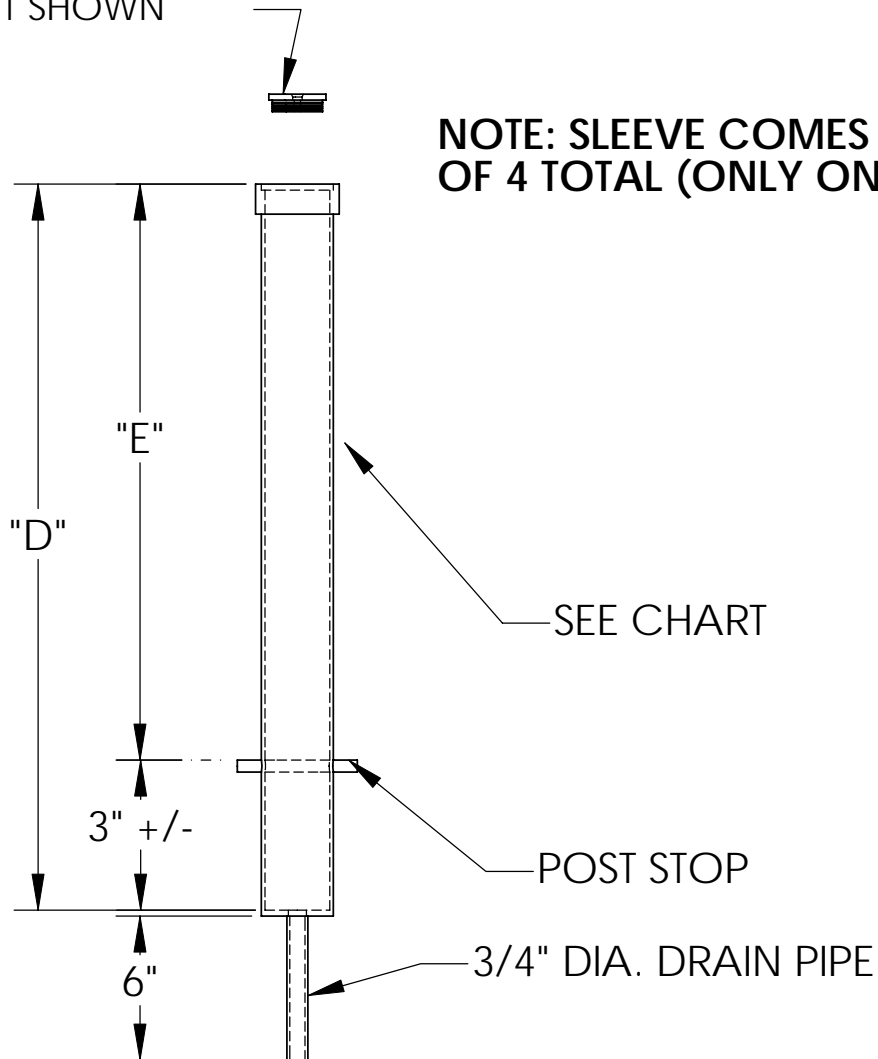

COMPRESSION
CAP w/ 3/8" DIA. BOLT
BOLT NOT SHOWN

MODEL NO.	POST SIZE (O.D)	SLEEVE SIZE (O.D)	"D"	"E"	FOOTING DIAM. (O.D.)	FOOTING DEPTH
178-E	1-7/8"	2-3/8"	21"	18"	16"	24"
238-E	2-3/8"	2-7/8"	21"	18"	16"	21"
278-E4	2-7/8"	3-1/2"	27"	24"	16"	27"
350-E4	3-1/2"	4"	33"	30"	24"	33"
400-E	4"	4-1/2"	39"	36"	24"	39"
450-E	4-1/2"	5"	39"	36"	30"	39"

NOTE: SPECIFICATIONS ARE SUBJECT TO CHANGE