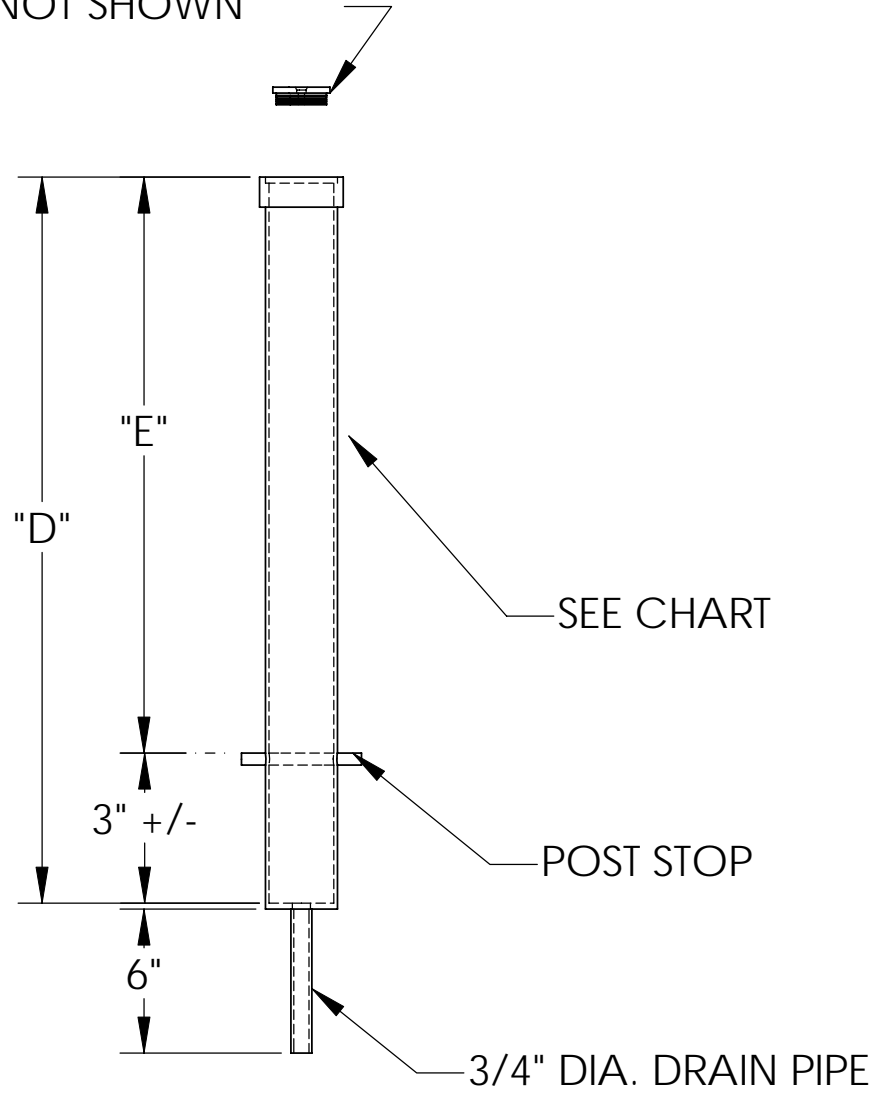

MODEL
SERIES "E"
POST SLEEVE

COMPRESSION
CAP w/ 3/8" DIA. BOLT
BOLT NOT SHOWN

MODEL NO.	POST SIZE (O.D)	SLEEVE SIZE (O.D)	"D"	"E"	FOOTING DIAM. (O.D.)	FOOTING DEPTH
238-E	2-3/8"	2-7/8"	21"	18"	16"	21"
278-E	2-7/8"	3-1/2"	27"	24"	16"	27"
350-E	3-1/2"	4"	33"	30"	24"	33"
450-E	4-1/2"	5"	39"	36"	30"	39"

NOTE: SPECIFICATIONS ARE SUBJECT TO CHANGE

DO NOT SCALE DRAWING

DATE: 2/16/09

DRAWN BY: AFS